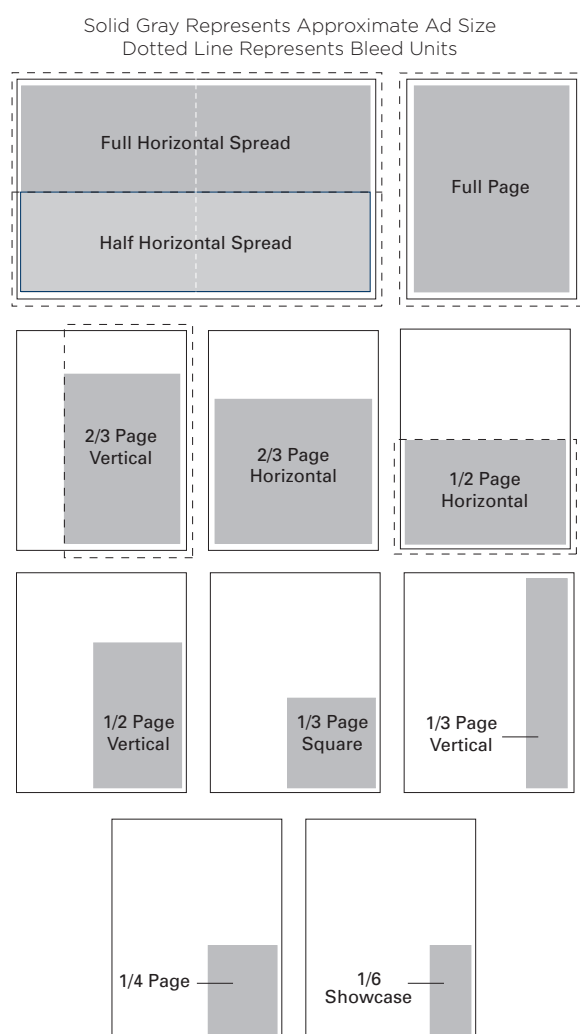

Rich Black: C=60, M=30, Y=30, K=100.

NON BLEED UNITS IN INCHES	WIDTH	HEIGHT
Spread (2 pages)	15.250	9.875
1/2 Page Horizontal Spread	15.250	4.875
Full Page	7.125	9.875
2/3 Page Horizontal	7.125	5.750
2/3 Page Vertical	4.690	8.600
1/2 Page Vertical	4.690	7.500
1/2 Page Horizontal	7.125	4.875
1/3 Page Vertical	2.250	8.600
1/3 Page Square	4.700	4.700
1/4 Page	3.600	4.300
Showcase (1/6 Page)	2.125	4.250
Classified	2.125	1, 2, 3
Target Charts Full Ad	2.24	4.19
Target Charts Half Ad	2.24	2.69
Product Center	3.50	2.30
1/2 Page Buyers Guide Ad (Horizontal Only)	7.125	4.87
1/4 Page Buyers Guide Ad (Vertical Only)	3.60	4.30

BLEED UNITS IN INCHES	WIDTH	HEIGHT
Spread (2 Pages)	16.750	11.375
Full Page	8.625	11.375
2/3 Page Vertical	5.400	11.375
1/2 Page Horizontal	8.625	5.375
1/2 Page Horizontal Spread	16.750	5.375

WEB SPECIFICATION: JPEG or GIF Format at 72 dpi

Leaderboard	728x90 pixels, Max 40K
Super Leaderboard	970x90 pixels, Max 40K
Wide Skyscraper	160x600 pixels, Max 40K
Banner	468x60 pixels, Max 15K
Big Box Unit	300x250 pixels, Max 30K
Button	120x60 or 120x100 pixels, Max 4K
Buyers Guide Logo	125x125 pixels, Max 4K

SITE CHANNEL SPECIFICATIONS

Company Logo for Navigation Bar	130x35 pixels
Big Box Unit	300x250 pixels

DIGITAL EDITION SPONSORSHIP SPECIFICATIONS

Company Logo	Max height .75"
.....	Max width 1.75" at 300 dpi
eNewsletter Banner	468x60 pixels, Max 15K