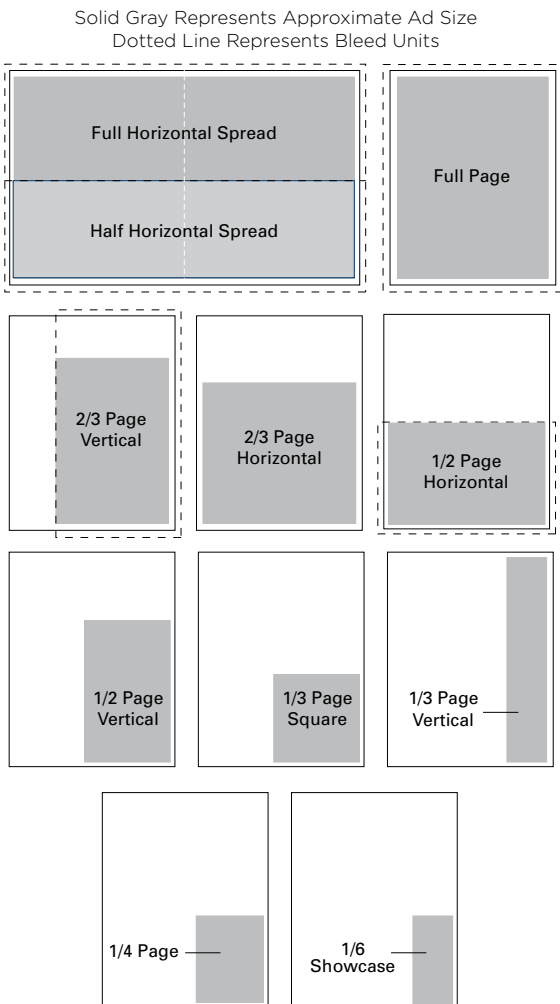

MECHANICAL SPECIFICATIONS

Magazine Trim Size: 8.125" x 10.875" (inches)

Magazine Bleed Size: 8.625" x 11.375" (inches)

There is a .25" bleed on all sides of the page.

Live Area: Keep all important text and images at least 0.5" (inches) away from the trim on all sides.

Rich Black: C=60, M=30, Y=30, K=100.

NON BLEED UNITS IN INCHES	WIDTH	HEIGHT
Spread (2 pages)	15.250	9.875
1/2 Page Horizontal Spread	15.250	4.875
Full Page	7.125	9.875
2/3 Page Horizontal	7.125	5.750
2/3 Page Vertical	4.690	8.600
1/2 Page Vertical	4.690	7.500
1/2 Page Horizontal	7.125	4.875
1/3 Page Vertical	2.250	8.600
1/3 Page Square	4.700	4.700
1/4 Page	3.600	4.300
Showcase (1/6 Page)	2.125	4.250
Classified	2.125	1, 2, 3
Target Charts Full Ad	2.24	4.19
Target Charts Half Ad	2.24	2.69
Product Center	3.50	2.30
1/2 Page Buyers Guide Ad (Horizontal Only)	7.125	4.87
1/4 Page Buyers Guide Ad (Vertical Only)	3.60	4.30

BLEED UNITS IN INCHES*	WIDTH	HEIGHT
Spread (2 Pages)	16.750	11.375
Full Page	8.625	11.375
2/3 Page Vertical**	5.400	11.375
1/2 Page Horizontal***	8.625	5.657
1/2 Page Horizontal Spread***	16.750	5.657

- Super Leaderboard**970x90 pixels, Max 40K
- Wide Skyscraper**.....160x600 pixels, Max 40K
- Banner**.....468x60 pixels, Max 15K
- Big Box Unit**.....300x250 pixels, Max 30K
- Button**.....120x60 or 120x100 pixels, Max 4K
- Buyers Guide Logo**.....125x125 pixels, Max 4K