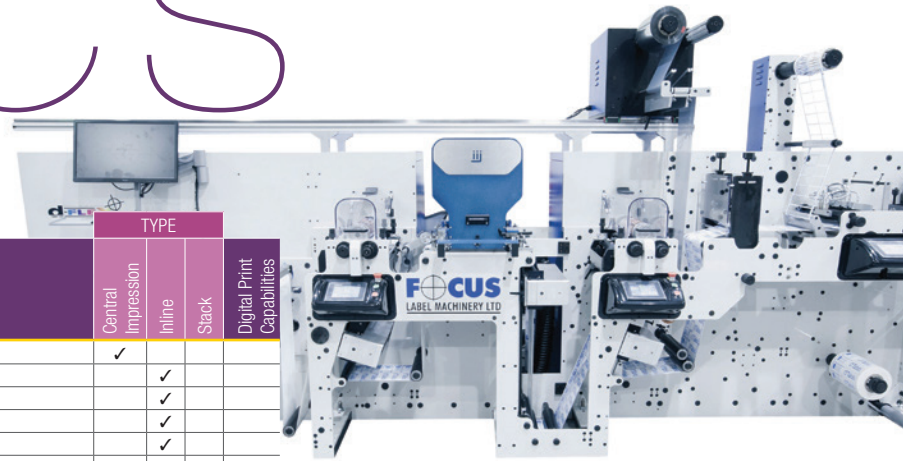

SPECS

PRINTING PRESSES

INFO#	Manufacturer/Website	Product	TYPE			Digital Print Capabilities
			Central Impression	Inline	Stack	
369	KYMC, <i>continued</i> kymc.com	Eco	✓			
		Inflex		✓		
		Megaflex		✓		
		Hybrid		✓		
		Modulflex		✓		
		SFX			✓	
370	Mark Andy markandy.com	Performance Series		✓		
		Evolution Series		✓		
		2200		✓		
		Digital Series HD		✓		✓
		Digital Pro		✓		✓
		Digital Plus Screen		✓		✓
371	MPS Systems B.V. mps4u.com	EFS		✓		
		EFA		✓		
		EF SYMJET		✓		✓
		EXL-Packaging		✓		
372	Nilpeter nilpeter.com	FA		✓		
		FB-Line		✓		
		PANORAMA Hybrid		✓		✓
373	OMET printing.omet.com	iFlex		✓		
		XFlex X4		✓		
		XFlex X5		✓		
		XFlex X6.0		✓		
		XJET		✓		✓
374	PCMC pcmc.com	Fusion C	✓			
		ELS-MAX		✓		
375	Sobu Machinery sobukikai.co.jp	Watergreen	✓			
		SFD-1400-6	✓			
376	SOMA Engineering soja-eng.com	Optima	✓			
		Optima 2	✓			
377	Taiyo Kikai taiyo-kikai.co.jp	TLF-250		✓		
		TLF-330		✓		
		TLF-500		✓		
		TCF-250	✓			
		TCF-450	✓			
		TCF-800	✓			
		TX-350		✓		
378	Uteco uteco.com	Diamond HP	✓			
		Crystal	✓			
		Onyx	✓			
		Onyx XS	✓			
		Onyx XS EcoOne			✓	
		Topaz	✓			
		Quarz			✓	
		Sapphire EVO		✓	✓	
379	Weifang Donghang donghang.cn	DongHang JiaoLong		✓		
		DH-ROC		✓		
		F1		✓		
		F2		✓		
		F3		✓		
		Ofem	✓			
		Donghang UV digital label press				✓
380	Windmoeller Hoelscher whcorp.com	MIRAFLEX II	✓			
		NOVOFLEX C	✓			
		VISTAFLEX C	✓			
381	Xi'An Aerospace-Huayang Mechanical & Electrical Equipment Co., Ltd english.huayang-ppm.com	E-BOSS	✓			
		Booming Gear	✓			
		E-Film	✓			
		Booming	✓			

Heidelberg-Gallus

The **only** complete print shop solution for label printers.

[Learn more at heidelberg.com](http://heidelberg.com)

gallus
A Heidelberg Group Company