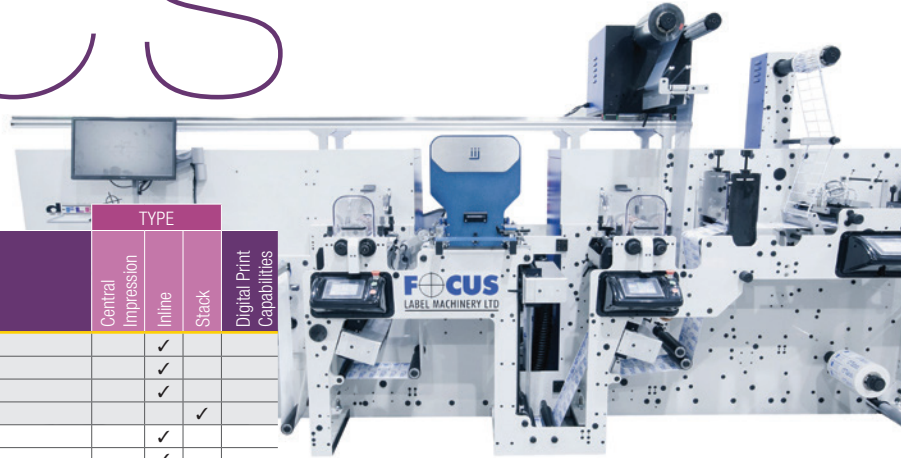

SPECS

PRINTING PRESSES

INFO#	Manufacturer/Website	Product	TYPE			Digital Print Capabilities
			Central Impression	Inline	Stack	
258	KYMC, <i>continued</i> kymc.com	MegaFlex		✓		
		Hybrid		✓		
		ModuFlex SFX		✓		✓
259	Mark Andy markandy.com	Performance Series		✓		
		Evolution Series		✓		
		2200		✓		
		Digital Series HD		✓		✓
		Digital Pro		✓		✓
260	MPS Systems B.V. mps4u.com	Digital Plus Screen		✓		✓
		EFS		✓		
		EFA		✓		
		EF SYMJET		✓		✓
261	Nilpeter nilpeter.com	EXL-Packaging		✓		
		FA		✓		
		FB-Line		✓		
262	OMET printing.omet.com	PANORAMA Hybrid		✓		✓
		iFlex		✓		
		XFlex X4		✓		
		XFlex X5		✓		
		XFlex X6.0		✓		
263	PCMC pcmc.com	XFlex X7		✓		
		XJET		✓		✓
		Fusion C	✓			
		ELS-MAX		✓		
		Watergreen	✓			
		SFD-1400-6	✓			
		Optima	✓			
		Optima 2	✓			
		TLF-250		✓		
		TLF-330		✓		
264	Sobu Machinery sobukikai.co.jp	TLF-500		✓		
		TCF-250	✓			
		TCF-450	✓			
		TCF-800	✓			
		TX-350		✓		
		Diamond HP	✓			
		Crystal	✓			
		Onyx	✓			
		Onyx XS	✓			
		Onyx XS EcoOne			✓	
265	SOMA Engineering soja-eng.com	Topaz	✓			
		Quarz			✓	
		Sapphire EVO		✓		✓
		DongHang JiaoLong		✓		
		DH-ROC		✓		
		F1		✓		
		F2		✓		
266	Weifang Donghang donghang.cn	F3		✓		
		Ofem	✓			
		MIRAFLEX II	✓			
		NOVOFLEX C	✓			
		VISTAFLEX C	✓			
267	Windmoeller Hoelscher whcorp.com	E-BOSS	✓			
		Booming Gear	✓			
		E-Film	✓			
		Booming	✓			
270	Xi'An Aerospace-Huayang Mechanical & Electrical Equipment Co., Ltd english.huayang-ppm.com		✓			
			✓			
			✓			

Advancing flexibility

FLEXIBLE PACKAGING

Driven by your needs

www.bobst.com

BOBST